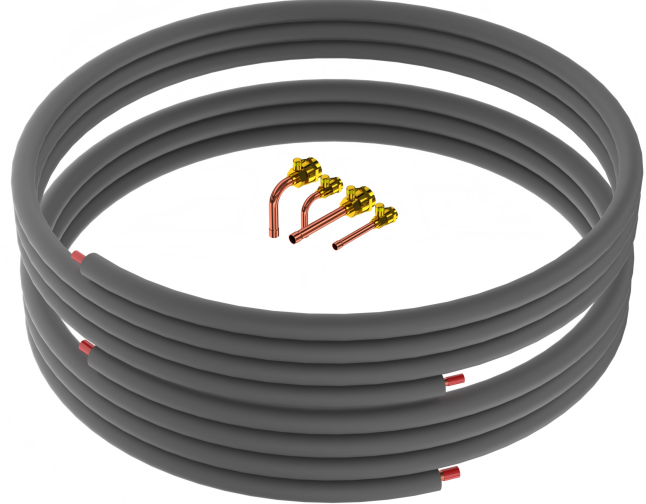

Accessories

Model Number	Description	Shipping Weight lbs (kg)
RL404-25 (Replaces RT325404)	25 ft (7.6 m) Precharged Line Set / Tubing Kit for R404A Models	13 (6)
RL404-40 (Replaces RT340404)	40 ft (12.0 m) Precharged Line Set / Tubing Kit for R404A Models	18 (8)
RL404-75 (Replaces RT375404)	75 ft (22.9 m) Precharged Line Set / Tubing Kit for R404A Models	36 (16)
KRL-25	25 ft (7.6 m) Noncharged Tubing Kit, includes insulated tubing and couplings, brazing required	13 (6)
KRL-40	40 ft (12.0 m) Noncharged Tubing Kit, includes insulated tubing and couplings, brazing required	18 (8)
KRL-75	75 ft (22.9 m) Noncharged Tubing Kit, includes insulated tubing and couplings, brazing required	36 (16)
1051255-01	Quick Connect Couplings, insulated tubing and brazing required	7 (3)

RL404 Precharged Line Set

KRL Noncharged Tubing Kit

1051255-01 Coupling Kit

Line Set Dimensions